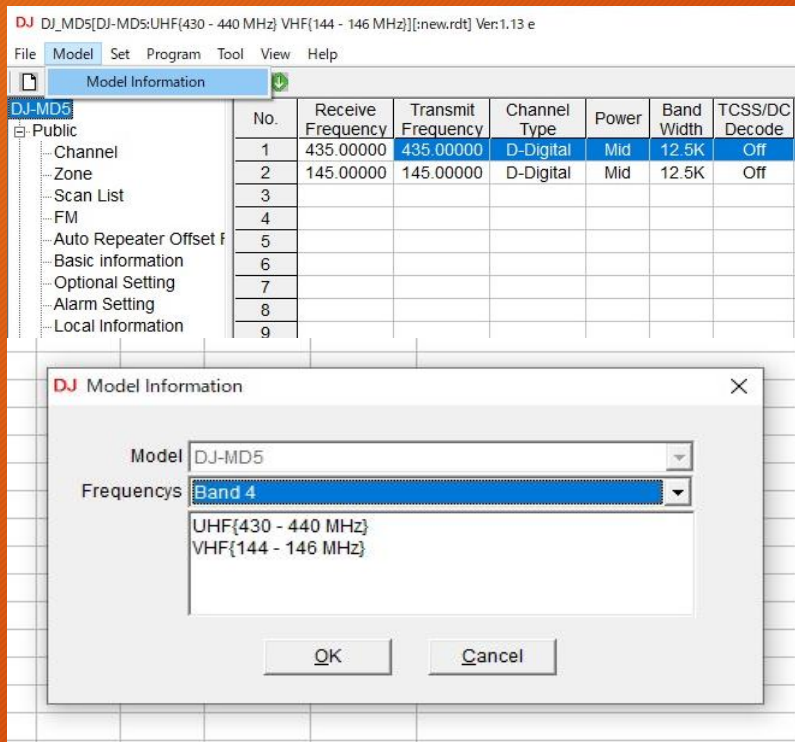

VFO周波数設定

- DJ-MD5T_CPSを開く
- 周波数設定

ModelからModel Information選択
日本の周波数帯に合わせる

Radio ID (DMR ID)

- Radio ID を設定する

No.	Radio ID	Name
1		
2		
3		
4		
5		
6		
7		
8		
9		
10		
11		
12		
13		
14		
15		

Radio ID List を選択

Radio IDの空白欄をクリック

DJ Radio ID Edit---1

Radio ID: 4400066

Radio ID Name: JN4TBI

OK Cancel Previous Next

Radio ID を入力

Name は好きなものでもよい

登録するとこうなる

No.	Radio ID	Name
1	4400066	JN4TBI
2		
3